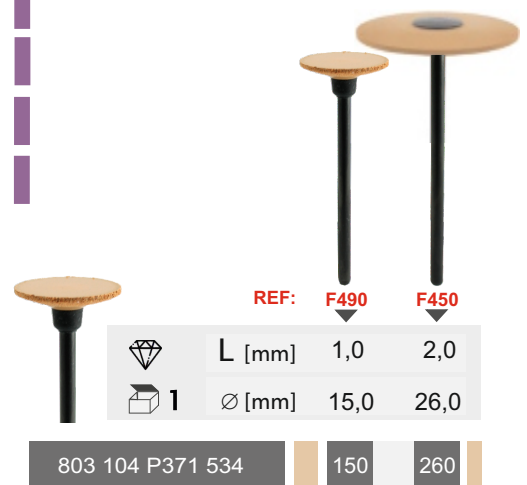

rotadent.eu

Rotadent

ROTATING INSTRUMENTS

NOVINKA

Lešticí nástroje

panther

REF:	F438	F442	F441	F440	F467	F439
L [mm]	1,8	1,0	1,0	2,4	1,0	2,0
1 \varnothing [mm]	5,5	13,0	15,0	17,0	15,0	26,0

803 104 P243 504	055					
803 104 P371 504		130	150			260
803 104 P372 504				170		
803 104 P373 504					150	

střední zrnitost

REF:	F443	F447	F446	F445	F466	F444
L [mm]	1,8	1,0	1,0	2,4	1,0	2,0
1 \varnothing [mm]	5,5	13,0	15,0	17,0	15,0	26,0

803 104 P243 524	055					
803 104 P371 524		130	150			260
803 104 P372 524				170		
803 104 P373 524					150	

hrubá zrnitost

REF:	F490	F450
L [mm]	1,0	2,0
1 \varnothing [mm]	15,0	26,0

803 104 P371 534	150	260
------------------	-----	-----